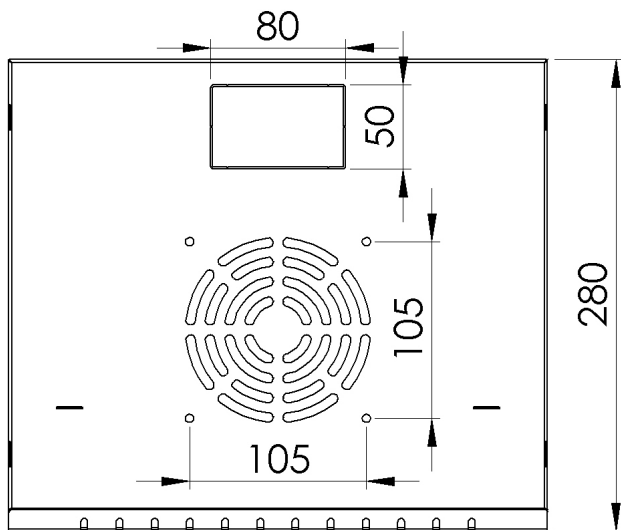

Technical data

- **Colour/ RAL**
Light grey/ RAL 7035
- **Material**
Cold-rolled metal sheet DC01, 0,8 mm thickness
Tempered glass ANTISOL 0,4 mm
- **Door type**
With glass
- **External dimensions**
320 x 240 x 280 mm
- **Packaging dimensions**
325 x 245 x 280 mm
- **Weight (net/ gross)**
2,80 kg / 3,00 kg
- **Purpose**
for interiors, IP20

RACK cabinet 10" 4U

280mm

glass-grey

SYMBOL: RC10-4U-280GG
EAN: 5903351262705

Technical drawing

External dimensions
320 x 240 x 280 mm