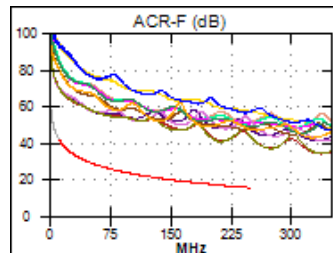

1.7 m

Wire Map (T568B)
PASS

Worst Case Margin Worst Case Value

PASS	MAIN	SR	MAIN	SR
Worst Pair	36-78	36-78	36-45	36-45
NEXT (dB)	26.3	25.0	27.8	25.3
Freq. (MHz)	3.1	3.4	232.5	217.0
Limit (dB)	64.8	64.2	33.7	34.2
Worst Pair	36	36	36	36
PS NEXT (dB)	26.3	25.1	29.9	28.1
Freq. (MHz)	3.3	3.4	235.0	217.0
Limit (dB)	62.0	61.7	30.6	31.2

PASS	MAIN	SR	MAIN	SR
Worst Pair	36-45	45-36	36-45	45-36
ACR-F (dB)	23.9	23.9	23.9	23.9
Freq. (MHz)	211.0	211.0	211.0	211.0
Limit (dB)	16.8	16.8	16.8	16.8
Worst Pair	36	36	36	36
PS ACR-F (dB)	26.1	25.8	26.1	25.8
Freq. (MHz)	211.5	211.0	211.5	212.0
Limit (dB)	13.8	13.8	13.8	13.7

N/A	MAIN	SR	MAIN	SR
Worst Pair	36-78	36-78	36-45	36-45
ACR-N (dB)	29.9	28.7	61.4	57.5
Freq. (MHz)	3.1	2.8	232.5	217.0
Limit (dB)	61.2	61.6	-0.8	1.1
Worst Pair	36	36	36	36
PS ACR-N (dB)	29.9	28.8	63.6	60.2
Freq. (MHz)	2.4	3.4	235.0	217.0
Limit (dB)	58.9	58.0	-4.0	-1.8