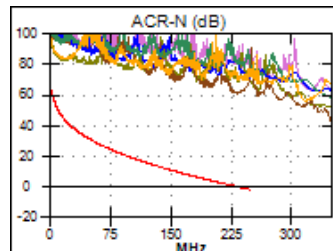

1.7 m

Wire Map (T568B)
PASS

Worst Case Margin Worst Case Value

PASS	MAIN	SR	MAIN	SR
Worst Pair	36-78	36-78	36-45	36-45
NEXT (dB)	26.3	25.0	27.8	25.3
Freq. (MHz)	3.1	3.4	232.5	217.0
Limit (dB)	64.8	64.2	33.7	34.2
Worst Pair	36	36	36	36
PS NEXT (dB)	26.3	25.1	29.9	28.1
Freq. (MHz)	3.3	3.4	235.0	217.0
Limit (dB)	62.0	61.7	30.6	31.2

PASS	MAIN	SR	MAIN	SR
Worst Pair	36-45	45-36	36-45	45-36
ACR-F (dB)	23.9	23.9	23.9	23.9
Freq. (MHz)	211.0	211.0	211.0	211.0
Limit (dB)	16.8	16.8	16.8	16.8
Worst Pair	36	36	36	36
PS ACR-F (dB)	26.1	25.8	26.1	25.8
Freq. (MHz)	211.5	211.0	211.5	212.0
Limit (dB)	13.8	13.8	13.8	13.7

N/A	MAIN	SR	MAIN	SR
Worst Pair	36-78	36-78	36-45	36-45
ACR-N (dB)	29.9	28.7	61.4	57.5
Freq. (MHz)	3.1	2.8	232.5	217.0
Limit (dB)	61.2	61.6	-0.8	1.1
Worst Pair	36	36	36	36
PS ACR-N (dB)	29.9	28.8	63.6	60.2
Freq. (MHz)	2.4	3.4	235.0	217.0
Limit (dB)	58.9	58.0	-4.0	-1.8