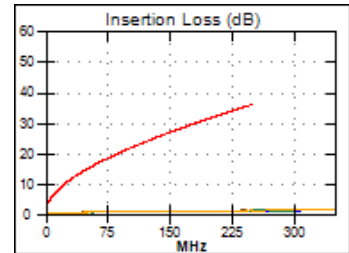

Test Summary: PASS

Model: DTX-1800
 Main S/N: 9894139
 Remote S/N: 9894140
 Main Adapter: DTX-CHA002
 Remote Adapter: DTX-CHA002

Length (m), Limit 100.0	[Pair 12]	1.7
Prop. Delay (ns), Limit 555	[Pair 12]	8
Delay Skew (ns), Limit 50	[Pair 12]	0
Resistance (ohms)	[Pair 78]	1.8
Insertion Loss Margin (dB)	[Pair 12]	34.8
Frequency (MHz)	[Pair 12]	249.5
Limit (dB)	[Pair 12]	35.9

1.7 m

Wire Map (T568B)
PASS

Worst Case Margin Worst Case Value

PASS	MAIN	SR	MAIN	SR
Worst Pair	36-78	36-78	36-45	36-45
NEXT (dB)	26.3	25.0	27.8	25.3
Freq. (MHz)	3.1	3.4	232.5	217.0
Limit (dB)	64.8	64.2	33.7	34.2
Worst Pair	36	36	36	36
PS NEXT (dB)	26.3	25.1	29.9	28.1
Freq. (MHz)	3.3	3.4	235.0	217.0
Limit (dB)	62.0	61.7	30.6	31.2

PASS	MAIN	SR	MAIN	SR
Worst Pair	36-45	45-36	36-45	45-36
ACR-F (dB)	23.9	23.9	23.9	23.9
Freq. (MHz)	211.0	211.0	211.0	211.0
Limit (dB)	16.8	16.8	16.8	16.8
Worst Pair	36	36	36	36
PS ACR-F (dB)	26.1	25.8	26.1	25.8
Freq. (MHz)	211.5	211.0	211.5	212.0
Limit (dB)	13.8	13.8	13.8	13.7