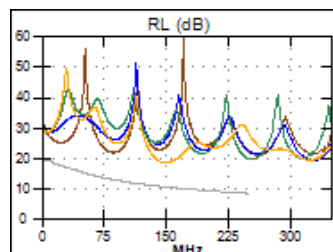

N/A	MAIN	SR	MAIN	SR
Worst Pair	36	78	12	12
RL (dB)	6.4	4.8	8.0	8.8
Freq. (MHz)	1.0	1.0	150.5	148.0
Limit (dB)	19.0	19.0	10.2	10.3