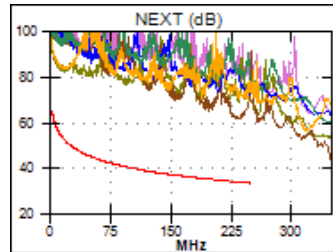

1.7 m

Wire Map (T568B)
PASS

Worst Case Margin Worst Case Value

PASS	MAIN	SR	MAIN	SR
Worst Pair	36-78	36-78	36-45	36-45
NEXT (dB)	26.3	25.0	27.8	25.3
Freq. (MHz)	3.1	3.4	232.5	217.0
Limit (dB)	64.8	64.2	33.7	34.2
Worst Pair	36	36	36	36
PS NEXT (dB)	26.3	25.1	29.9	28.1
Freq. (MHz)	3.3	3.4	235.0	217.0
Limit (dB)	62.0	61.7	30.6	31.2

PASS	MAIN	SR	MAIN	SR
Worst Pair	36-45	45-36	36-45	45-36
ACR-F (dB)	23.9	23.9	23.9	23.9
Freq. (MHz)	211.0	211.0	211.0	211.0
Limit (dB)	16.8	16.8	16.8	16.8
Worst Pair	36	36	36	36
PS ACR-F (dB)	26.1	25.8	26.1	25.8
Freq. (MHz)	211.5	211.0	211.5	212.0
Limit (dB)	13.8	13.8	13.8	13.7

N/A	MAIN	SR	MAIN	SR
Worst Pair	36-78	36-78	36-45	36-45
ACR-N (dB)	29.9	28.7	61.4	57.5
Freq. (MHz)	3.1	2.8	232.5	217.0
Limit (dB)	61.2	61.6	-0.8	1.1
Worst Pair	36	36	36	36
PS ACR-N (dB)	29.9	28.8	63.6	60.2
Freq. (MHz)	2.4	3.4	235.0	217.0
Limit (dB)	58.9	58.0	-4.0	-1.8