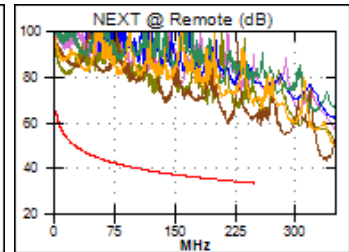

1.7 m

Wire Map (T568B)
PASS

Worst Case Margin Worst Case Value

PASS	MAIN	SR	MAIN	SR
Worst Pair	36-78	36-78	36-45	36-45
NEXT (dB)	26.3	25.0	27.8	25.3
Freq. (MHz)	3.1	3.4	232.5	217.0
Limit (dB)	64.8	64.2	33.7	34.2
Worst Pair	36	36	36	36
PS NEXT (dB)	26.3	25.1	29.9	28.1
Freq. (MHz)	3.3	3.4	235.0	217.0
Limit (dB)	62.0	61.7	30.6	31.2

PASS	MAIN	SR	MAIN	SR
Worst Pair	36-45	45-36	36-45	45-36
ACR-F (dB)	23.9	23.9	23.9	23.9
Freq. (MHz)	211.0	211.0	211.0	211.0
Limit (dB)	16.8	16.8	16.8	16.8
Worst Pair	36	36	36	36
PS ACR-F (dB)	26.1	25.8	26.1	25.8
Freq. (MHz)	211.5	211.0	211.5	212.0
Limit (dB)	13.8	13.8	13.8	13.7

N/A	MAIN	SR	MAIN	SR
Worst Pair	36-78	36-78	36-45	36-45
ACR-N (dB)	29.9	28.7	61.4	57.5
Freq. (MHz)	3.1	2.8	232.5	217.0
Limit (dB)	61.2	61.6	-0.8	1.1
Worst Pair	36	36	36	36
PS ACR-N (dB)	29.9	28.8	63.6	60.2
Freq. (MHz)	2.4	3.4	235.0	217.0
Limit (dB)	58.9	58.0	-4.0	-1.8