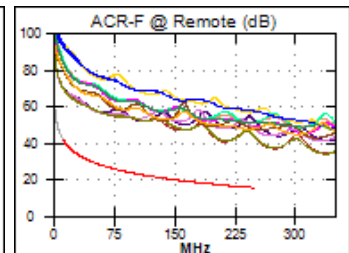

1.7 m

Wire Map (T568B)
PASS

Worst Case Margin Worst Case Value

PASS	MAIN	SR	MAIN	SR
Worst Pair	36-78	36-78	36-45	36-45
NEXT (dB)	26.3	25.0	27.8	25.3
Freq. (MHz)	3.1	3.4	232.5	217.0
Limit (dB)	64.8	64.2	33.7	34.2
Worst Pair	36	36	36	36
PS NEXT (dB)	26.3	25.1	29.9	28.1
Freq. (MHz)	3.3	3.4	235.0	217.0
Limit (dB)	62.0	61.7	30.6	31.2

PASS	MAIN	SR	MAIN	SR
Worst Pair	36-45	45-36	36-45	45-36
ACR-F (dB)	23.9	23.9	23.9	23.9
Freq. (MHz)	211.0	211.0	211.0	211.0
Limit (dB)	16.8	16.8	16.8	16.8
Worst Pair	36	36	36	36
PS ACR-F (dB)	26.1	25.8	26.1	25.8
Freq. (MHz)	211.5	211.0	211.5	212.0
Limit (dB)	13.8	13.8	13.8	13.7

N/A	MAIN	SR	MAIN	SR
Worst Pair	36-78	36-78	36-45	36-45
ACR-N (dB)	29.9	28.7	61.4	57.5
Freq. (MHz)	3.1	2.8	232.5	217.0
Limit (dB)	61.2	61.6	-0.8	1.1
Worst Pair	36	36	36	36
PS ACR-N (dB)	29.9	28.8	63.6	60.2
Freq. (MHz)	2.4	3.4	235.0	217.0
Limit (dB)	58.9	58.0	-4.0	-1.8