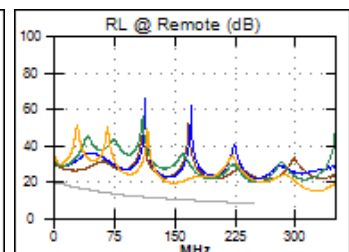

N/A	MAIN	SR	MAIN	SR
Worst Pair	36	78	12	12
RL (dB)	6.4	4.8	8.0	8.8
Freq. (MHz)	1.0	1.0	150.5	148.0
Limit (dB)	19.0	19.0	10.2	10.3