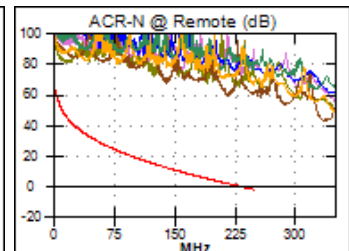

1.7 m

Wire Map (T568B)
PASS

Worst Case Margin Worst Case Value

PASS	MAIN	SR	MAIN	SR
Worst Pair	36-78	36-78	36-45	36-45
NEXT (dB)	26.3	25.0	27.8	25.3
Freq. (MHz)	3.1	3.4	232.5	217.0
Limit (dB)	64.8	64.2	33.7	34.2
Worst Pair	36	36	36	36
PS NEXT (dB)	26.3	25.1	29.9	28.1
Freq. (MHz)	3.3	3.4	235.0	217.0
Limit (dB)	62.0	61.7	30.6	31.2

PASS	MAIN	SR	MAIN	SR
Worst Pair	36-45	45-36	36-45	45-36
ACR-F (dB)	23.9	23.9	23.9	23.9
Freq. (MHz)	211.0	211.0	211.0	211.0
Limit (dB)	16.8	16.8	16.8	16.8
Worst Pair	36	36	36	36
PS ACR-F (dB)	26.1	25.8	26.1	25.8
Freq. (MHz)	211.5	211.0	211.5	212.0
Limit (dB)	13.8	13.8	13.8	13.7

N/A	MAIN	SR	MAIN	SR
Worst Pair	36-78	36-78	36-45	36-45
ACR-N (dB)	29.9	28.7	61.4	57.5
Freq. (MHz)	3.1	2.8	232.5	217.0
Limit (dB)	61.2	61.6	-0.8	1.1
Worst Pair	36	36	36	36
PS ACR-N (dB)	29.9	28.8	63.6	60.2
Freq. (MHz)	2.4	3.4	235.0	217.0
Limit (dB)	58.9	58.0	-4.0	-1.8